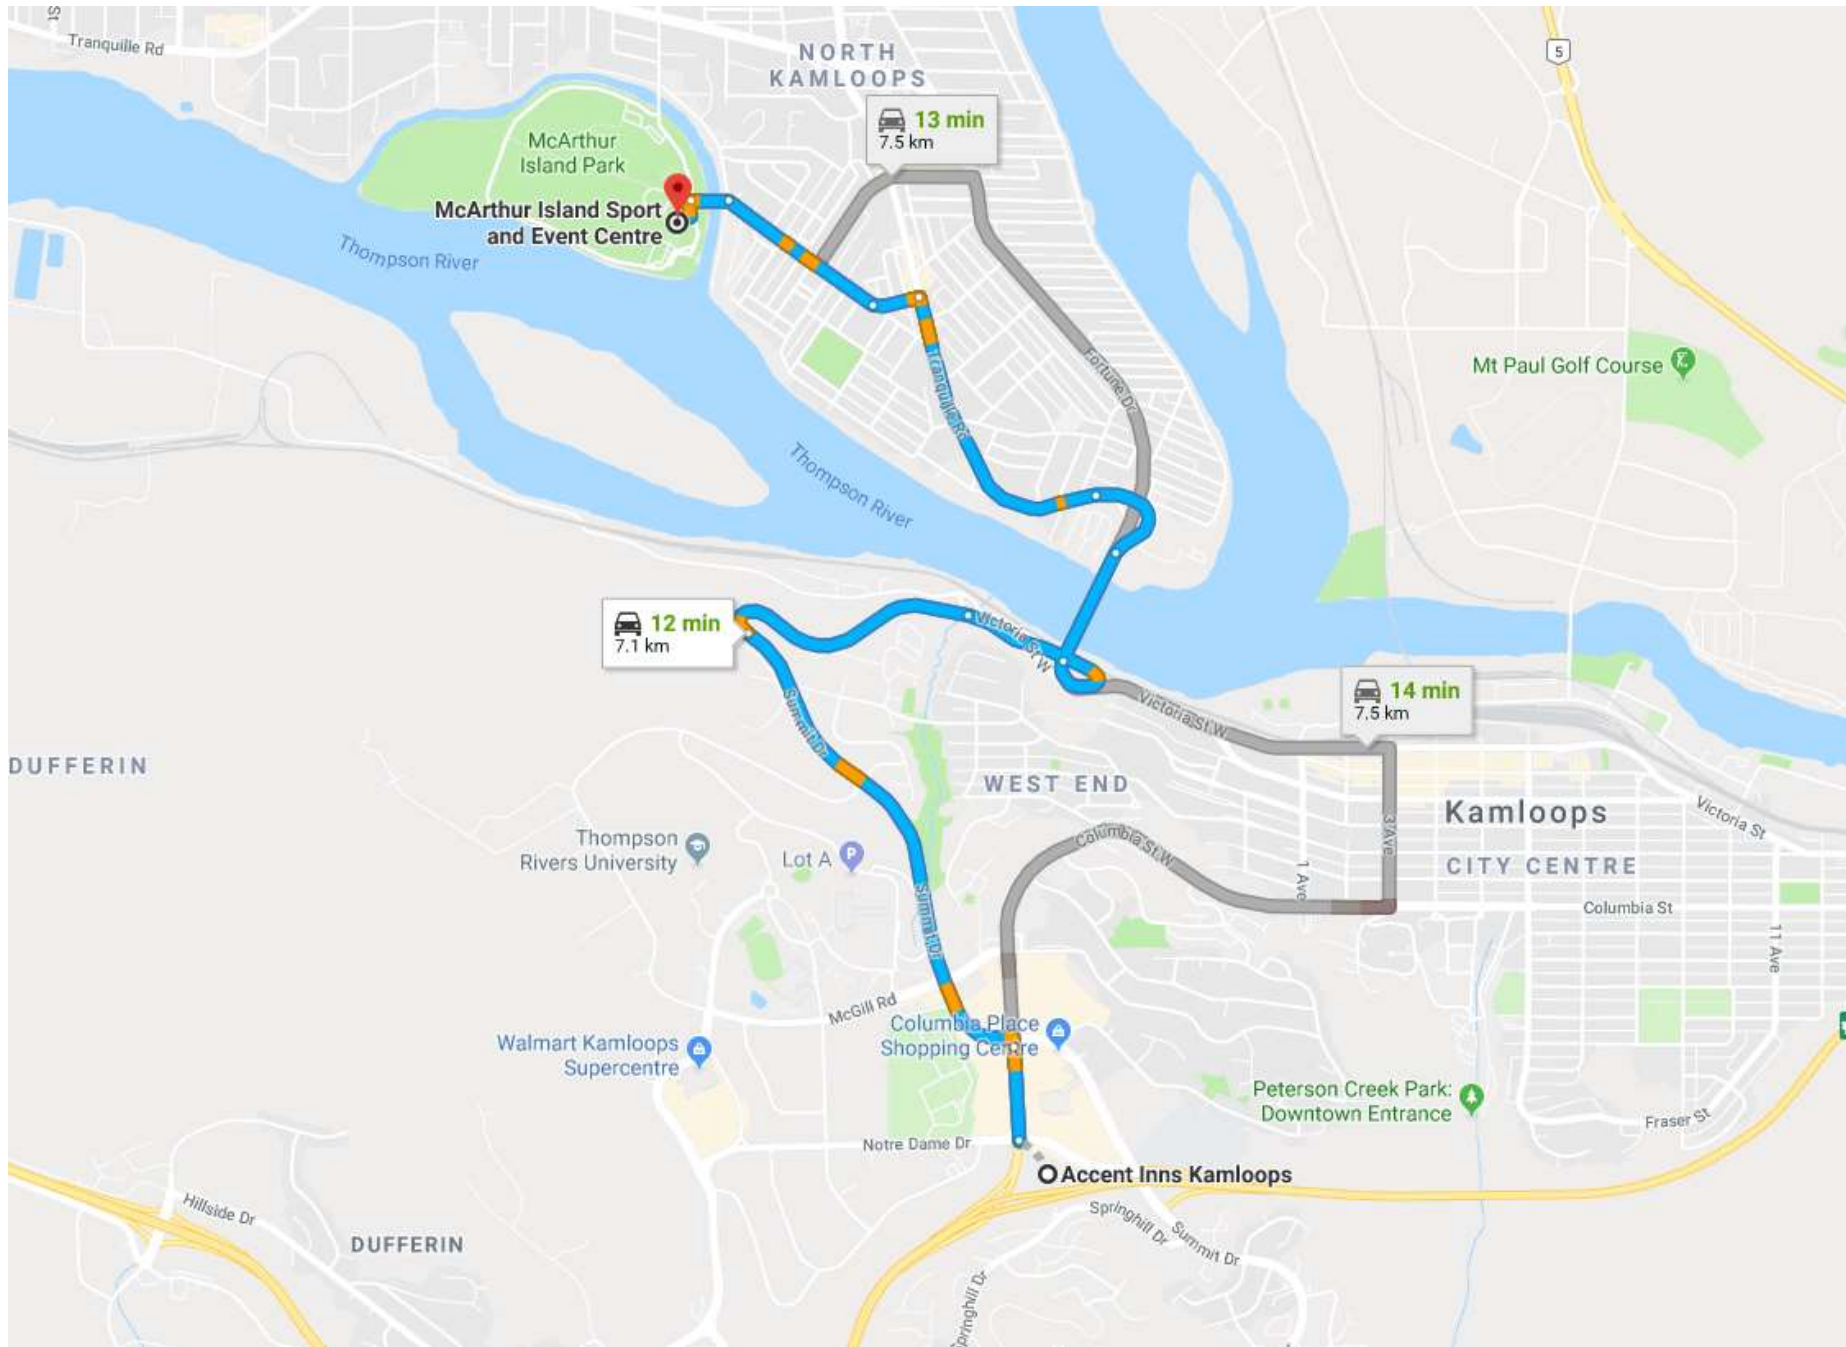

McArthur Island, Kamloops

BCTSA – AGM In the West Arena after Air event ear-down.

All are wellcome to the AGM, Medal presentaton follows AGM

Directions to Sports Center are attached below

SUNDAY and MONDAY

KTSA OUTDOOR RANGES

SHORT RANGE – RIFLE EVENTS / LONG RANGE – PISTOL EVENTS

Directions to Sports Center are attached below

Welcome to Everyone!

McArthur Island Sports Center Olympic Rink

McArthur Island Curling Club

Follow road to short range or
further to long range.